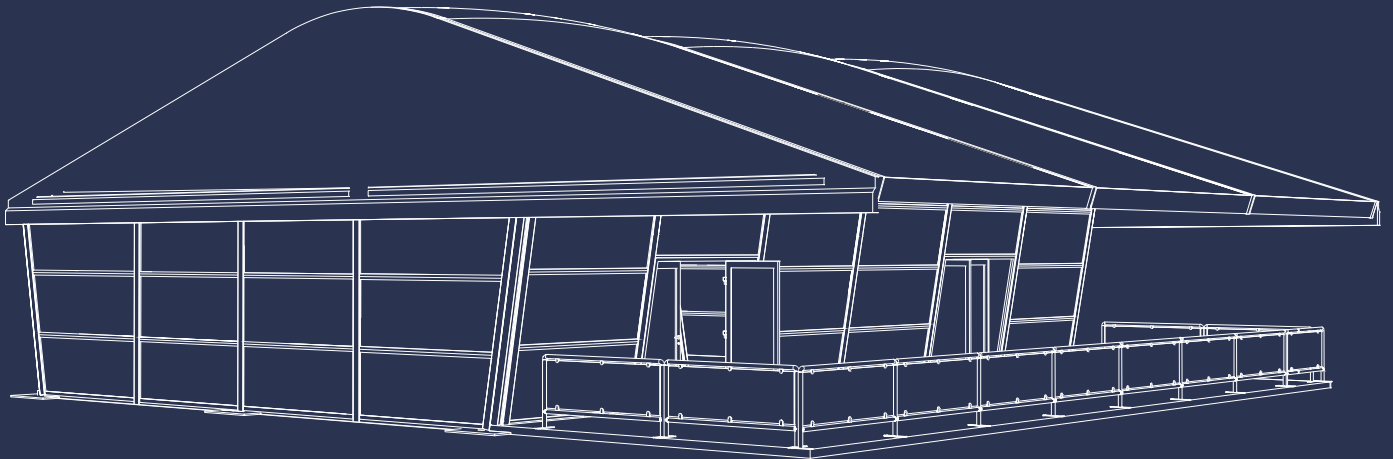

Marquees

Absolute A

Australia's International Award Winning Structure, undoubtedly the most innovative, versatile single or double Storey option in the market.

Curved Roof Profile

Cantilevered Verandah

Panoramic Wall System

Intrack Liner System

White PVC Thermo Block out Roof

Double Glass Doors

Available in 3 sizes

**Stainless Steel Balustrade with
Frosted Glass Infills**

Options & Finishes:

- Horizontal Glass Walls
- Horizontal White Walls
- European Double Glass Doors
- Inflatable White PVC Roof
- Verandah TV Brackets
- Verandah with 4.5m High Recessed Glass Wall

Visit our website
harrythehirer.com.au

Marquees | Absolute A

Available in 3 sizes

Single or double storey option, the Absolute A can be tailored to your needs, with our highly capable custom build team offering free consultations.

15m Wide x 5m Bays

20m Wide x 5m Bays

Spring Racing Carnival 2015

Myer Marquee with Custom Build

F1 Grand Prix 2018

Chicane Pavillion
Corporate Hospitality

Note:

This item cannot be ordered online but you can add it to your cart and submit a quote request and one of our experienced staff will contact you shortly.