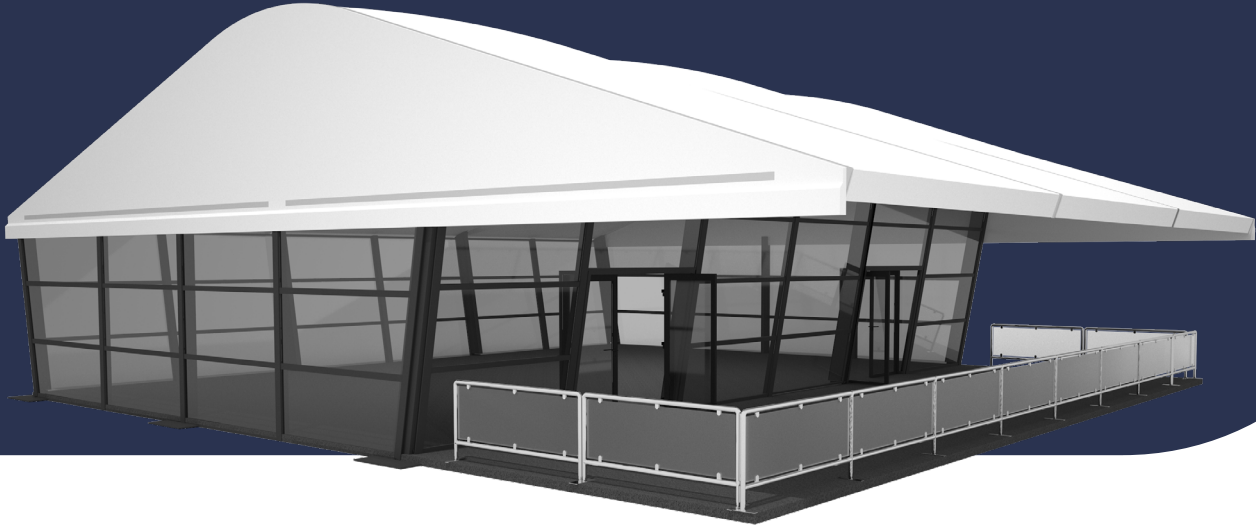

Marquees

Absolute A

Australia's International Award Winning Structure, undoubtedly the most innovative, versatile single or double Storey option in the market.

Curved Roof Profile

Cantilevered Verandah

Panoramic Wall System

Intrack Liner System

White PVC Thermo Block out Roof

Double Glass Doors

Available in 3 sizes

**Stainless Steel Balustrade with
Frosted Glass Infills**

Options & Finishes:

- Horizontal Glass Walls
- Horizontal White Walls
- European Double Glass Doors
- Inflatable White PVC Roof
- Verandah TV Brackets
- Verandah with 4.5m High Recessed Glass Wall

Visit our website
harrythehirer.com.au

Marquees | Absolute A

Available in 3 sizes

Single or double storey option, the Absolute A can be tailored to your needs, with our highly capable custom build team offering free consultations.

15m Wide x 5m Bays

20m Wide x 5m Bays

Spring Racing Carnival 2015

Myer Marquee with Custom Build

F1 Grand Prix 2018

Chicane Pavillion
Corporate Hospitality

Note:

This item cannot be ordered online but you can add it to your cart and submit a quote request and one of our experienced staff will contact you shortly.