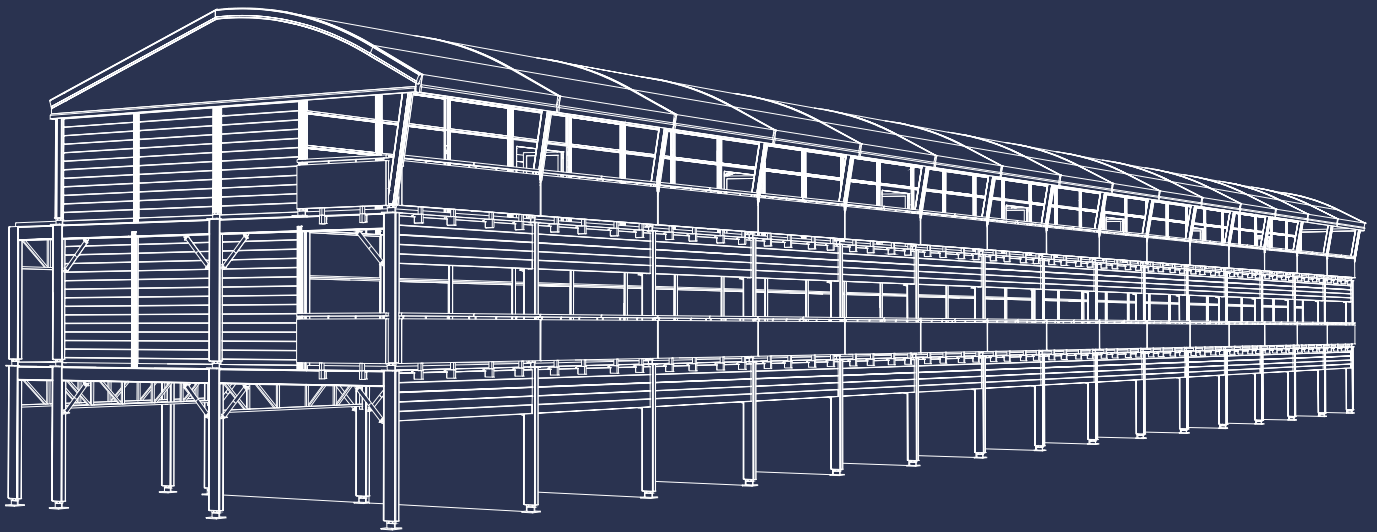

Marquees

Triple Storey

Characterised by a unique peaked roofline, these structures come with the option of contemporary windows, walling and shade sails.

Peaked Roof Profile

Integrated Floor System

Vertical Glass Walls

Glass Sliding Doors

White/Grey Rollup Walls along Front & Rear or Ground Level

Available in 1 size

Clear Rollup Walls along Front, Mid & Upper Levels

Steel Balustrade with SS Handrails & Signage Mounting Track

Options & Finishes:

- Grey Intrack Roof Liner - Mid Level
- Inflatable Grey PVC Roof

Visit our website
harrythehirer.com.au

Marquees | Triple Storey

Available in 1 size

The Triple Storey can be tailored to your needs, with our highly capable custom build team offering free consultations.

**11.5m Wide x 5m Bays
(Incorporating covered
rear walkway)**

Note:

This item cannot be ordered online but you can add it to your cart and submit a quote request and one of our experienced staff will contact you shortly.