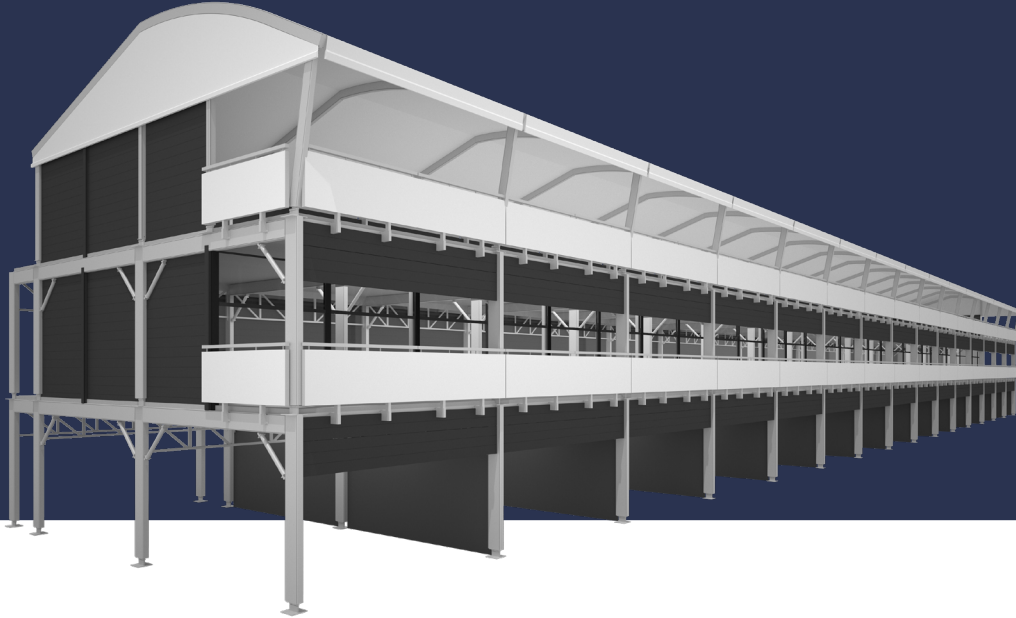

Marquees

Triple Storey

Characterised by a unique peaked roofline, these structures come with the option of contemporary windows, walling and shade sails.

Peaked Roof Profile

Integrated Floor System

Vertical Glass Walls

Glass Sliding Doors

White/Grey Rollup Walls along Front & Rear or Ground Level

Available in 1 size

Clear Rollup Walls along Front, Mid & Upper Levels

Steel Balustrade with SS Handrails & Signage Mounting Track

Options & Finishes:

- Grey Intrack Roof Liner - Mid Level
- Inflatable Grey PVC Roof

Visit our website
harrythehirer.com.au

Marquees | Triple Storey

Available in 1 size

The Triple Storey can be tailored to your needs, with our highly capable custom build team offering free consultations.

**11.5m Wide x 5m Bays
(Incorporating covered
rear walkway)**

Note:

This item cannot be ordered online but you can add it to your cart and submit a quote request and one of our experienced staff will contact you shortly.