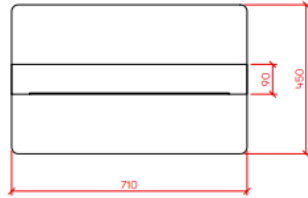

Free Standing portrait Displays Digital Signage Displays

'Giant iPhone'

- Two models in stock
 - Touch screen PCs
 - Media player-only display
- Cloud scheduled digital signage system
- 49" portrait LCD display
- 1080 x 1920 resolution
- On-board PC Speakers in the lower rear.
External PA connection via 3.5mm jack.

Technical Data

- 4G connected
- Rotate landscape presentations 90 degrees clockwise for portrait content setup.
- On touch-screen models, switch input via screen controls inside rear panel.
- Each screen comes with a unique web login for content upload.

Plan and Elevations

1 Plan View
A03 1:12

2 Elevation - Front
A03 1:12

3 Elevation - Left
A03 1:12