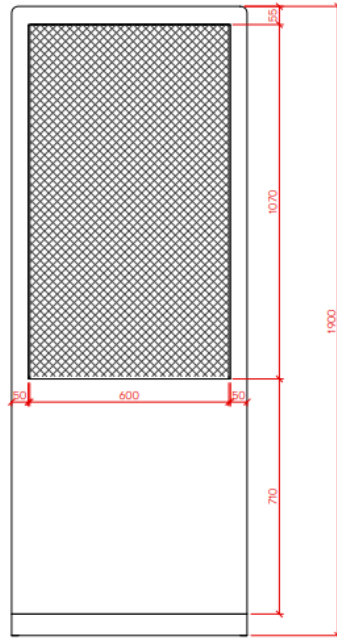

Free Standing portrait Displays Digital Signage Displays

'Giant iPhone'

- Two models in stock
 - Touch screen PCs
 - Media player-only display
- Cloud scheduled digital signage system
- 49" portrait LCD display
- 1080 x 1920 resolution
- On-board PC Speakers in the lower rear.
External PA connection via 3.5mm jack.

Technical Data

- 4G connected
- Rotate landscape presentations 90 degrees clockwise for portrait content setup.
- On touch-screen models, switch input via screen controls inside rear panel.
- Each screen comes with a unique web login for content upload.

Plan and Elevations

1 Plan View
A03 1:12

2 Elevation - Front
A03 1:12

3 Elevation - Left
A03 1:12