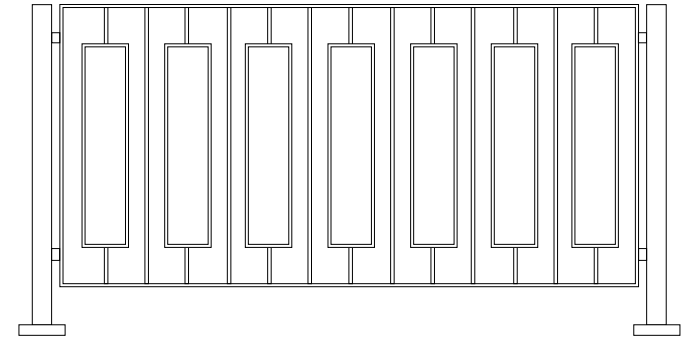

DIMENSIONS

Panel sizes :

Straight - 1000 W X 1050 H
- 2000 W X 1050 H

MATERIAL

Powder coated metal

COLOUR

WHITE

INFORMATION

- 1 X 20kg white weight required per leg
- Matching white weights available
- Ability to peg.

PANAMA

Panama Collection

Side

Dimensions :
2000 W X 1050 H

Top straight

Panel size :
2000 W X 1050 H

Panel size :
1000 W X 1050 H